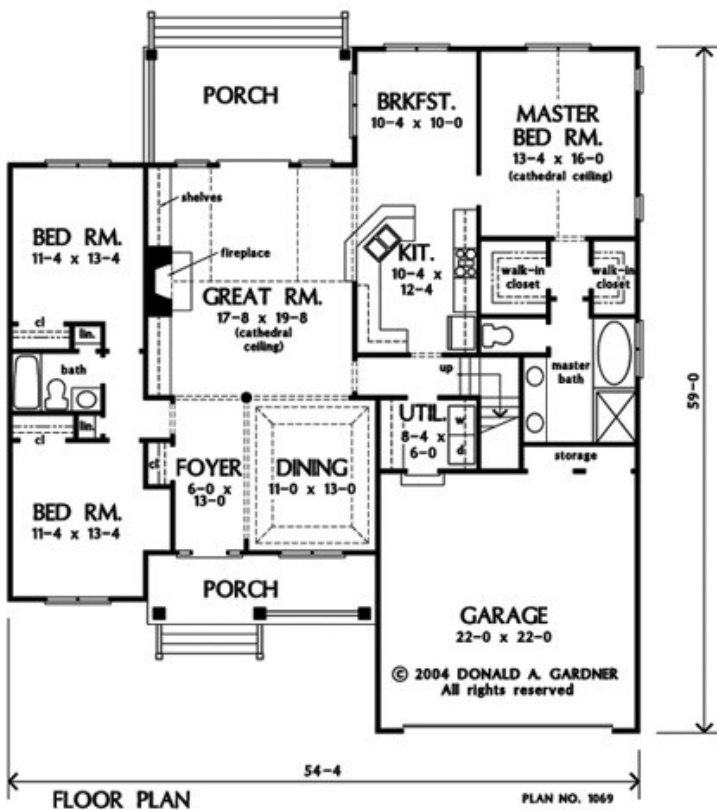

# Prairiefield

3 BR 2 BTH  
Main Floor  
Bonus  
Total

1965 sq. ft.  
260  
2225 sq. ft.