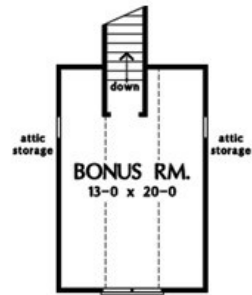

# Prairiefield

3 BR 2 BTH  
Main Floor  
Bonus  
Total

1965 sq. ft.  
260  
2225 sq. ft.