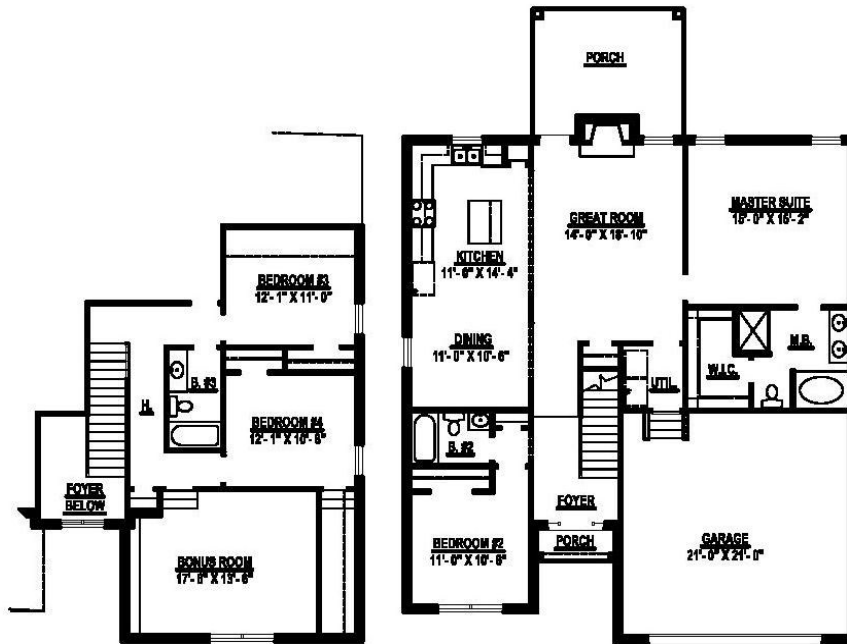

# HERITAGE Custom Homes

Quality Homes to be Cherished for Generations

SECOND FLOOR PLAN

FIRST FLOOR PLAN

The Hawthorn

FIRST FLOOR LIVING ----- 1400  
SECOND FLOOR LIVING ----- 812  
TOTAL LIVING AREA ----- 2212