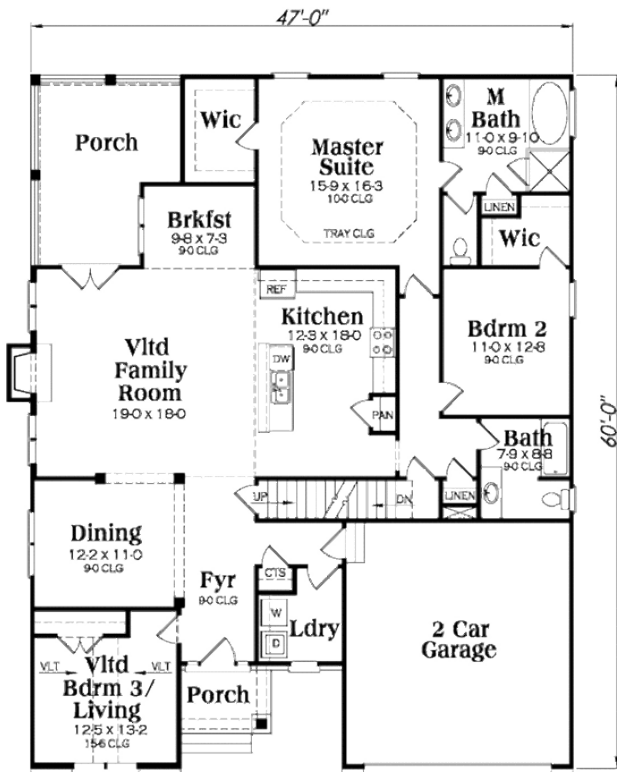

419-229

Main Level 2084 sq. ft.
 Second Level 819 sq. ft.
 Total Sq. ft. 2903 sq. ft.

3/4 Bedrooms 2 Baths