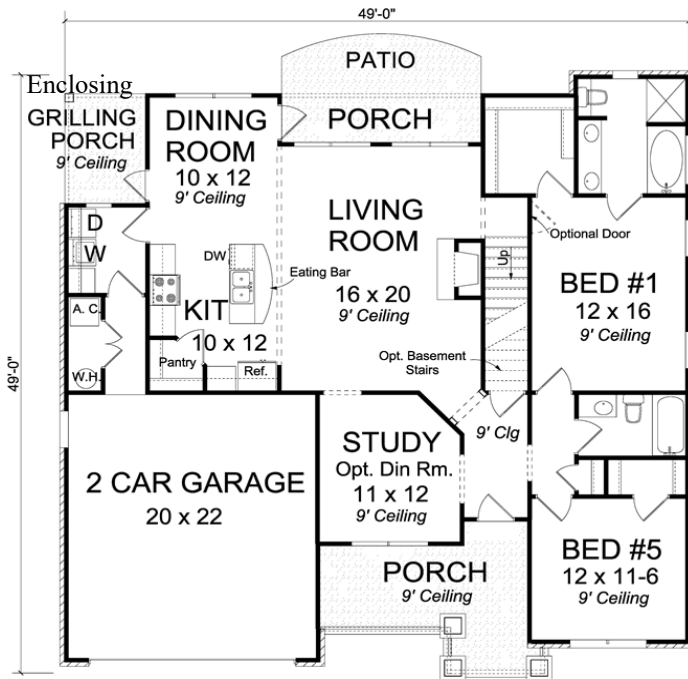

Red Oak

Add 2'

Main Level 1596 sq. ft.
 Second Level 821 sq. ft.
 Bonus 330
 Total Sq. ft. 2747 sq. ft.
 Changes are noted. Sq. ft. may not be exact.

Lot 1