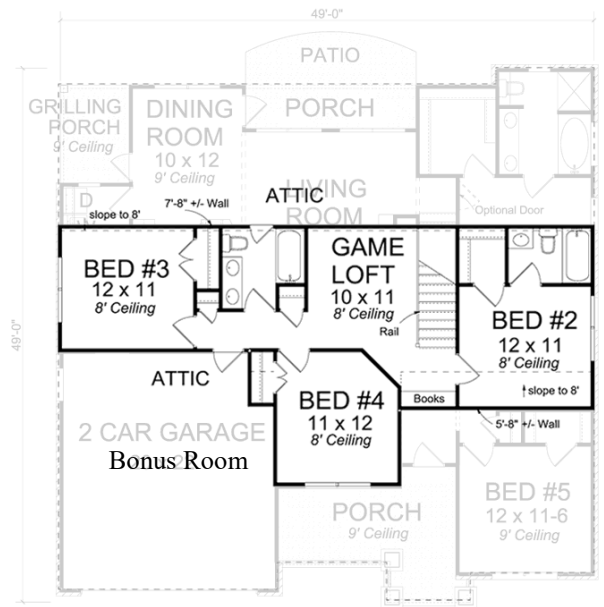

Red Oak

Add 2'

Main Level 1596 sq. ft.
 Second Level 821 sq. ft.
 Bonus 330
 Total Sq. ft. 2747 sq. ft.
 Changes are noted. Sq. ft. may not be exact.

Lot 1