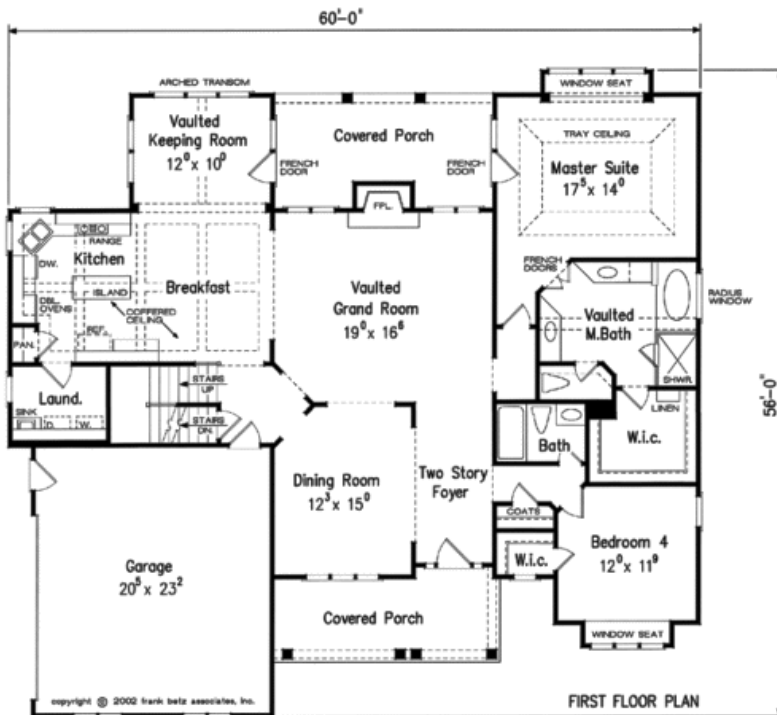

Greythorne

4 BR 3 BTH
 Main Floor
 Second Floor
 Bonus
 Total

2047 sq. ft.
 540
 278
 2865 sq. ft.