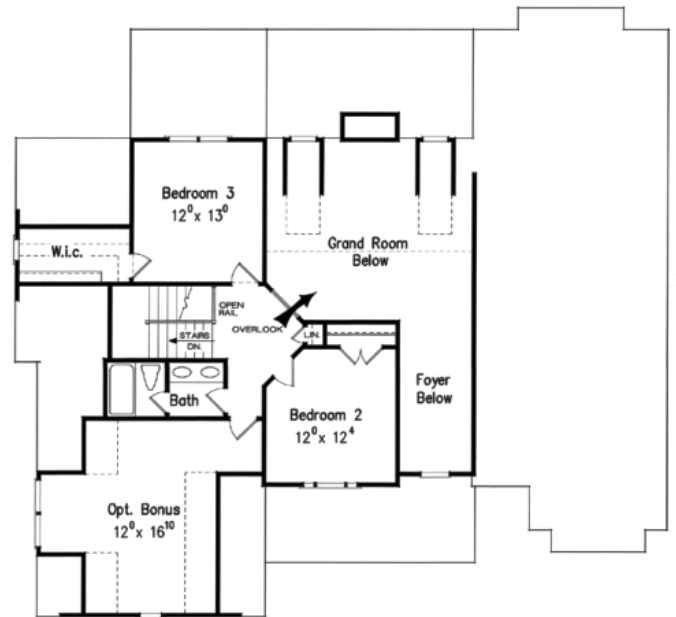

Greythorne

4 BR 3 BTH
 Main Floor
 Second Floor
 Bonus
 Total

2047 sq. ft.
 540
 278
 2865 sq. ft.