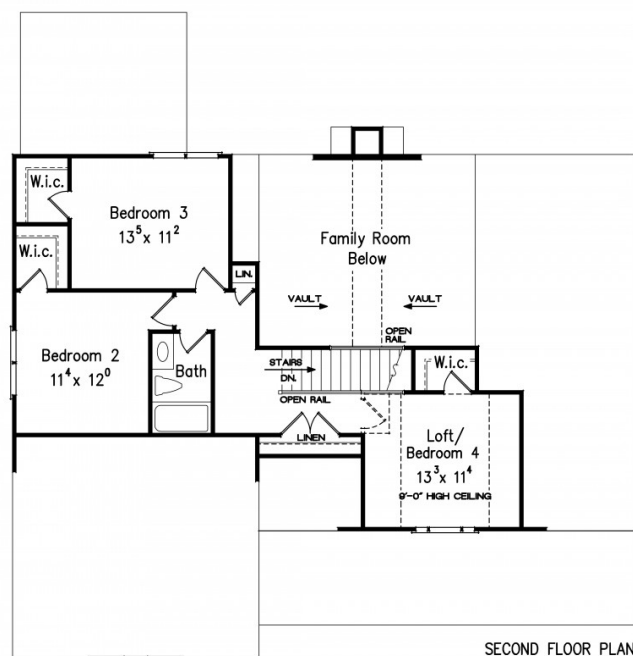

# The Haven

FIRST FLOOR PLAN

SECOND FLOOR PLAN

4 BR 3 BTH  
Main Floor  
Second Floor

Total

2182 sq. ft.