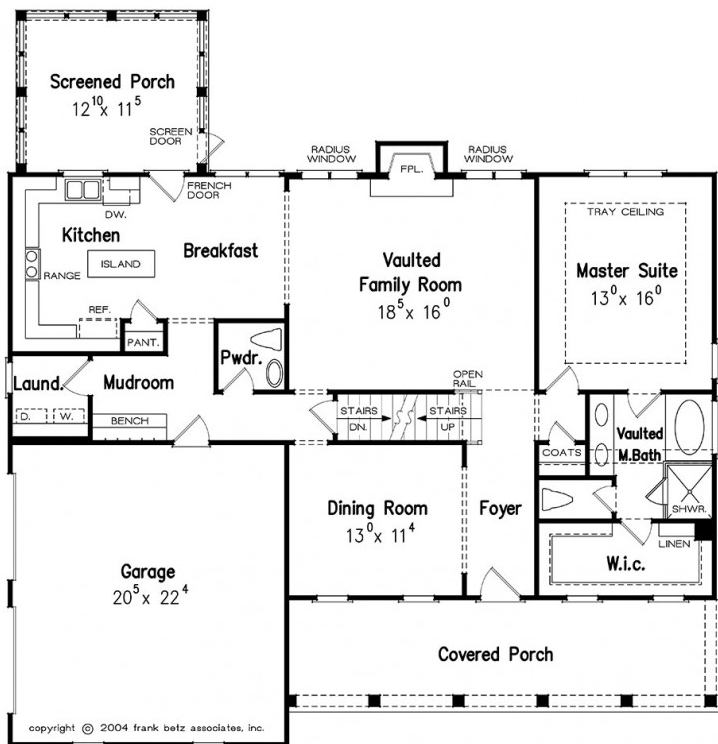

# The Haven

FIRST FLOOR PLAN

SECOND FLOOR PLAN

4 BR 3 BTH  
Main Floor  
Second Floor

Total

2182 sq. ft.