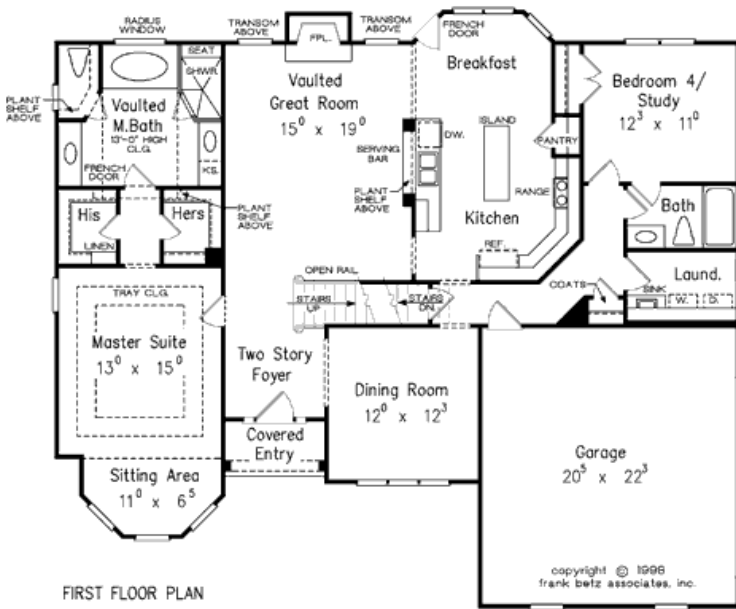

Sullivan

4 BR 3 BTH
Main Floor
Second Floor

1712 sq. ft.
574

Total

2286 sq. ft.