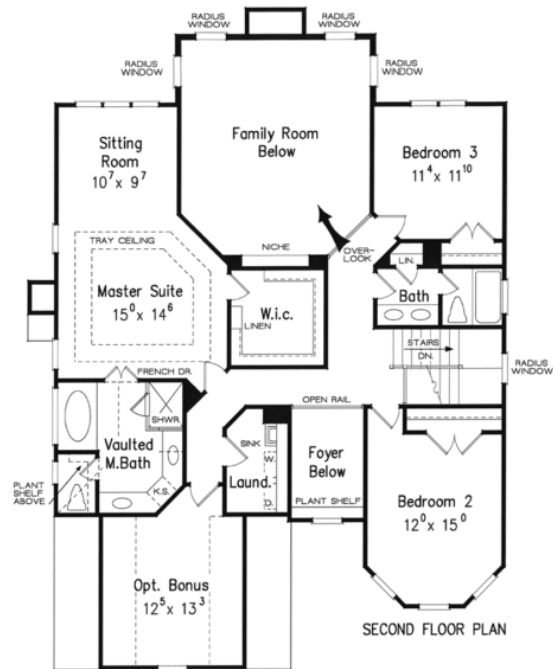

Woolrich

4 BR 3 BTH
Main Floor
Second Floor

1462 sq. ft.
1202

Total

2664 sq. ft.