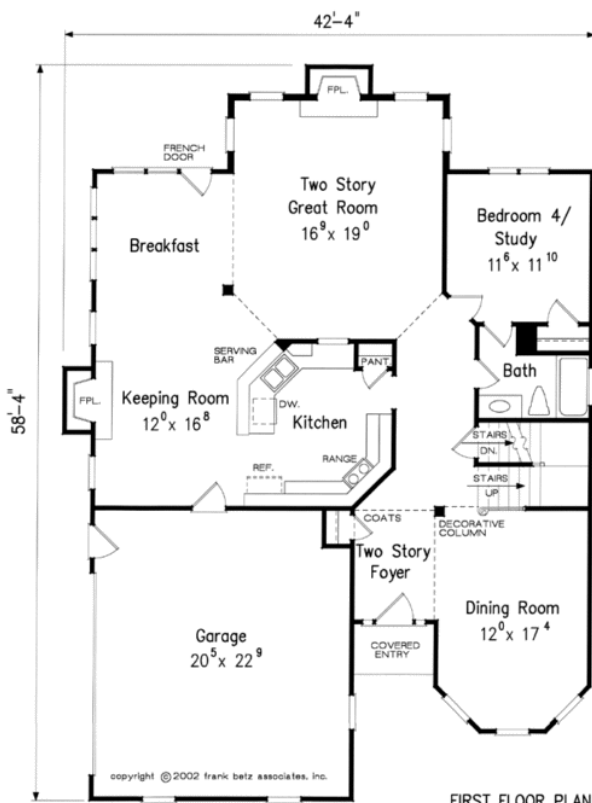

Woolrich

4 BR 3 BTH
Main Floor
Second Floor

1462 sq. ft.
1202

Total

2664 sq. ft.