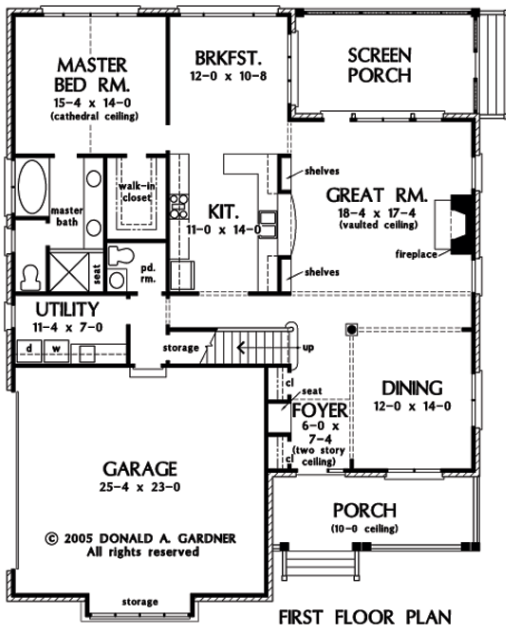

# The Hillcrest

PLAN NO. 1114

PLAN NO. 1114

Main Level 1790 sq. ft.  
 Second Level 782 sq. ft.  
 Bonus 381 sq. ft.  
 Total Sq. ft. 2953 sq. ft.  
 Sq. ft. may not be exact.

Lot 80