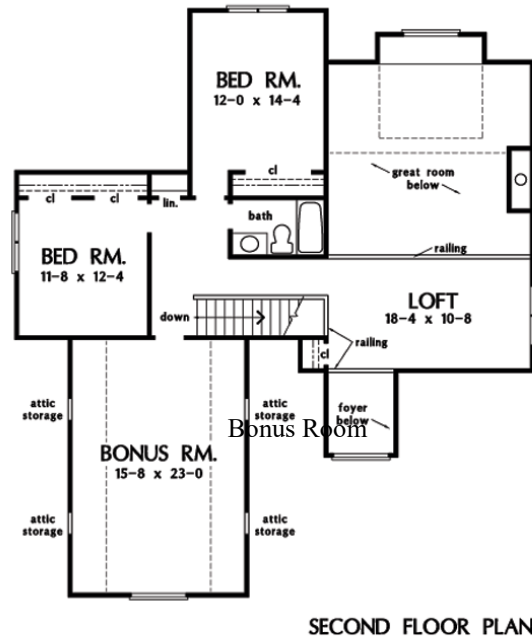

# The Hillcrest

PLAN NO. 1114

PLAN NO. 1114

Main Level 1790 sq. ft.  
 Second Level 782 sq. ft.  
 Bonus 381 sq. ft.  
 Total Sq. ft. 2953 sq. ft.  
 Sq. ft. may not be exact.

Lot 80