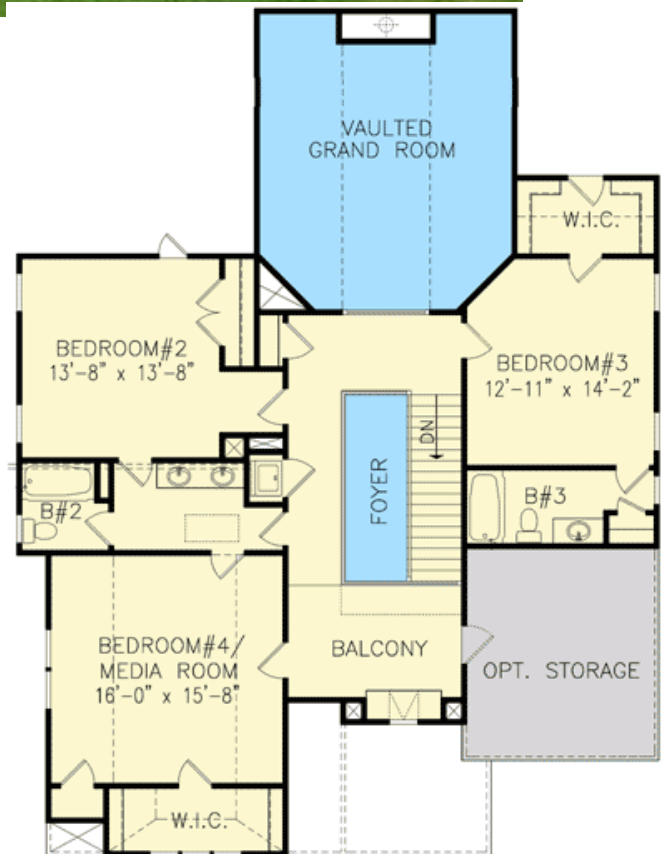

# W15755GE

Main Level 1885 sq. ft.  
 Second Level 1260 sq. ft.  
 Total Sq. ft. 3145 sq. ft.

3/4 Bedrooms 3.5 Baths

Martin