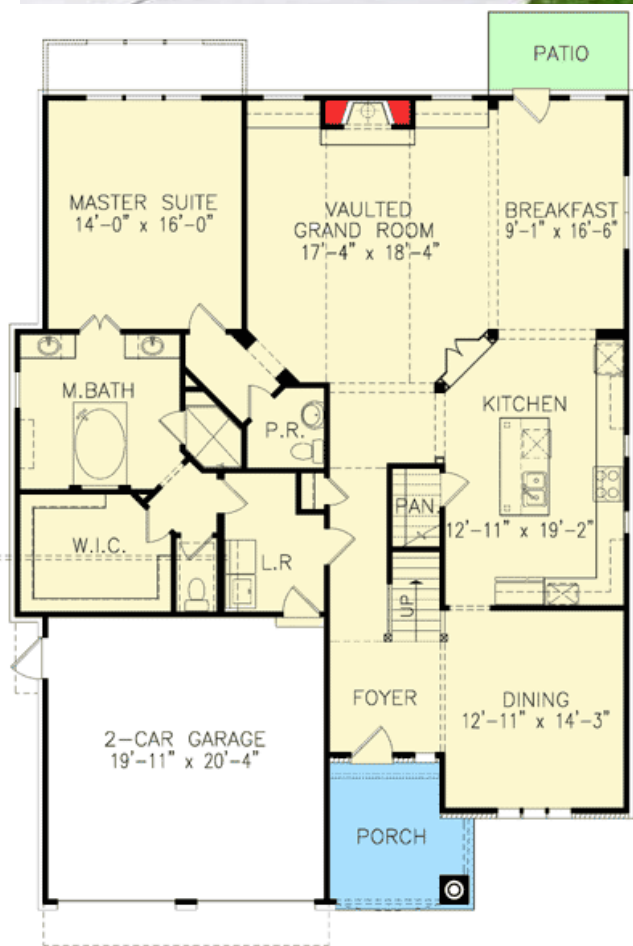

# W15755GE

Main Level 1885 sq. ft.  
 Second Level 1260 sq. ft.  
 Total Sq. ft. 3145 sq. ft.

3/4 Bedrooms 3.5 Baths

Martin