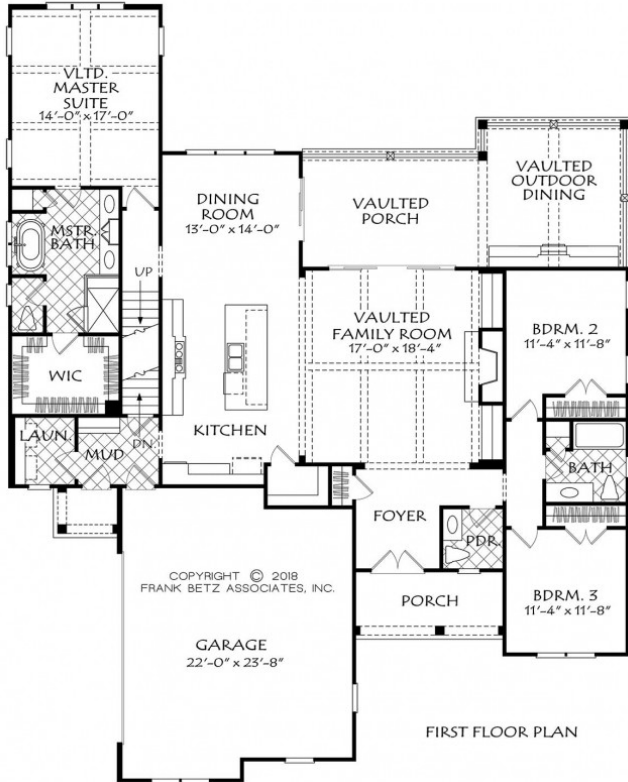

# Blanton's Trace

Main Level 2073 sq. ft.  
 Second Level 651 sq. ft.  
 Total Sq. ft. 2724 sq. ft.

4 Bedrooms 3.5 Baths