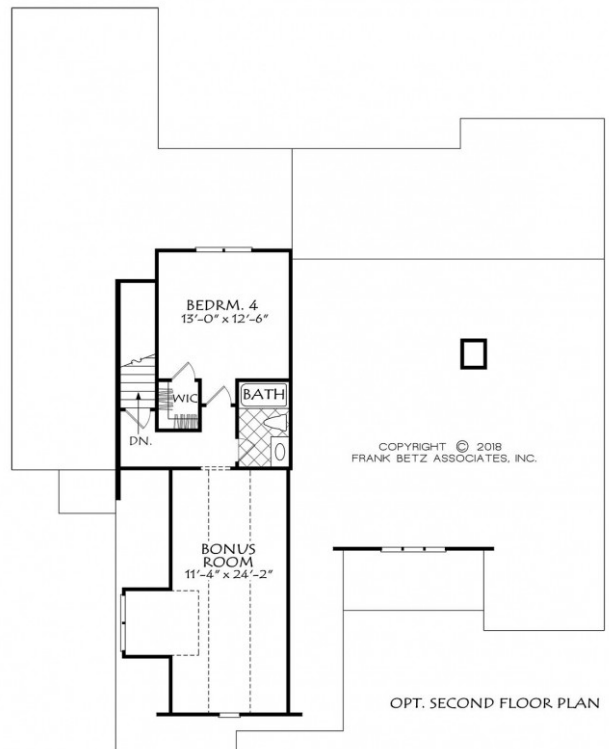

# Blanton's Trace

Main Level 2073 sq. ft.  
 Second Level 651 sq. ft.  
 Total Sq. ft. 2724 sq. ft.

4 Bedrooms 3.5 Baths