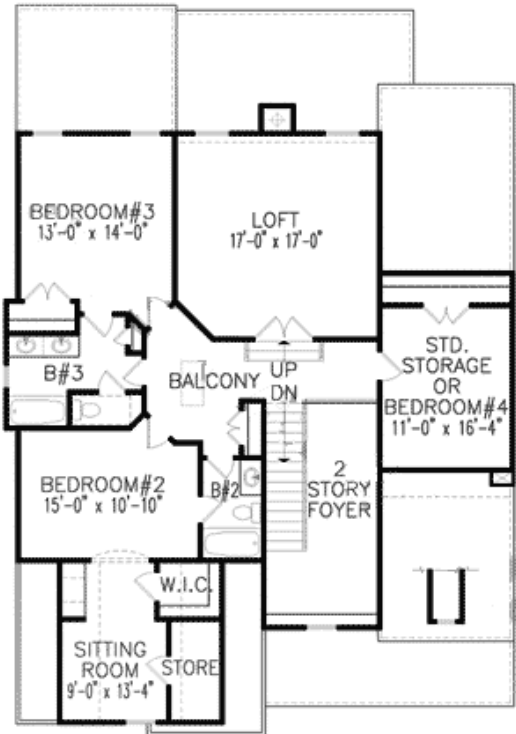

# Englemore Cottage

onal master suite layout  
ded with plans

Main Level 1665 sq. ft.  
 Second Level 1342 sq. ft.  
 Total Sq. ft. 3007 sq. ft.

Lot 9

4 Bedrooms 3.5 Baths