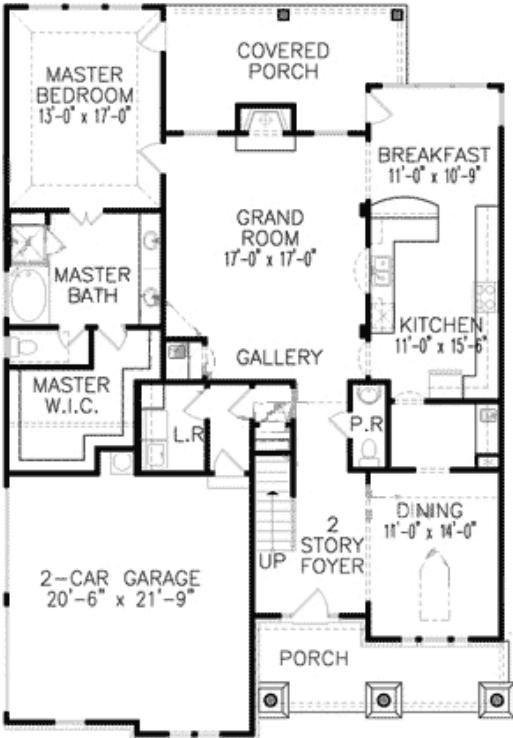

# Englemore Cottage

onal master suite layout  
ded with plans

Main Level 1665 sq. ft.  
 Second Level 1342 sq. ft.  
 Total Sq. ft. 3007 sq. ft.

Lot 9

4 Bedrooms 3.5 Baths