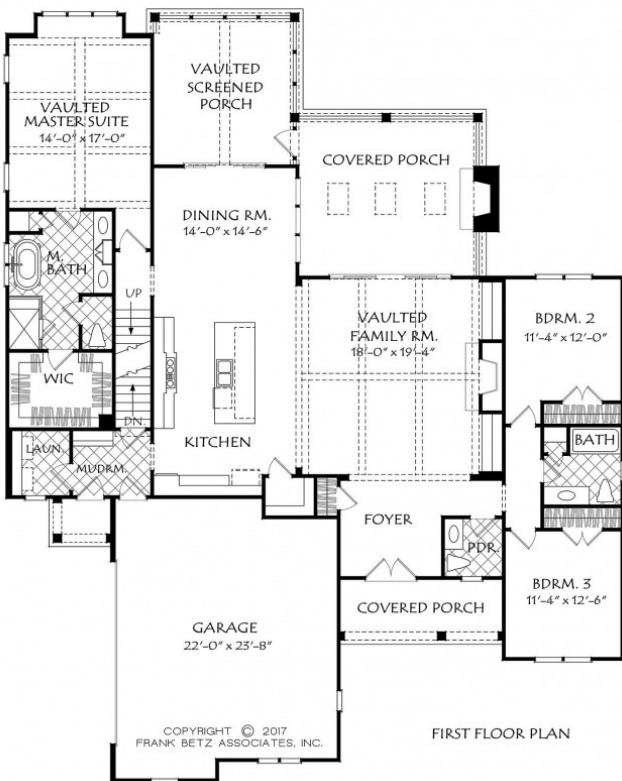

The Hickory Flat

Main Level 2205 sq. ft.
Second Level 704 sq. ft.
Total Sq. ft. 2909 sq. ft.

4 Bedrooms 3.5 Baths