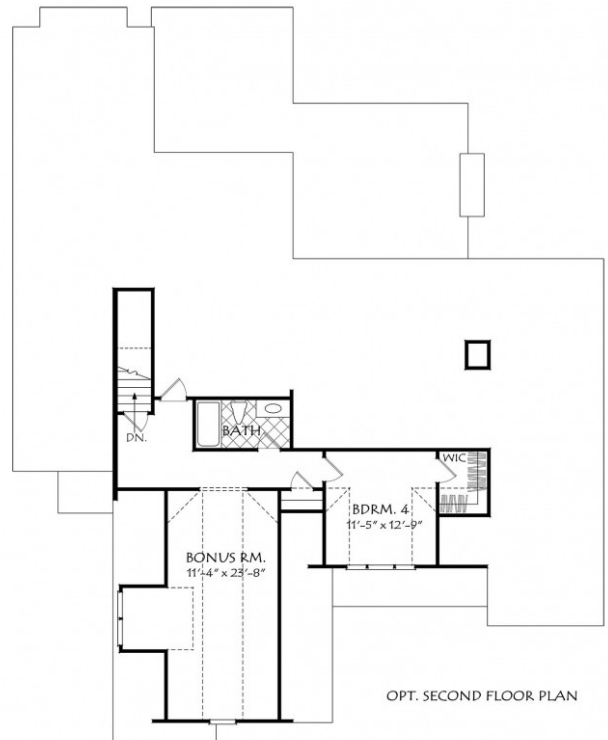

The Hickory Flat

Main Level 2205 sq. ft.
Second Level 704 sq. ft.
Total Sq. ft. 2909 sq. ft.

4 Bedrooms 3.5 Baths