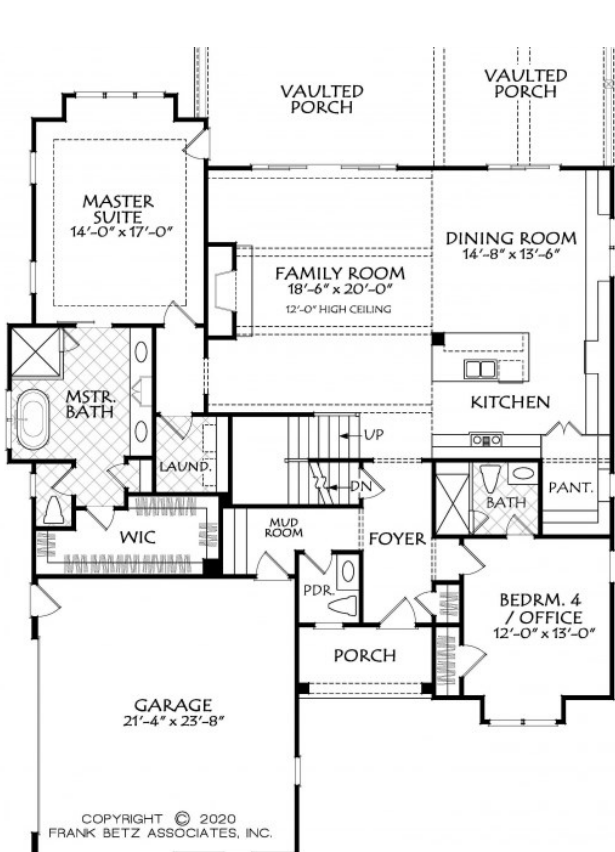

Madison Park

Main Level 1941 sq. ft.
Second Level 770 sq. ft.
Total Sq. ft. 2711 sq. ft.

4 Bedrooms 3.5 Baths