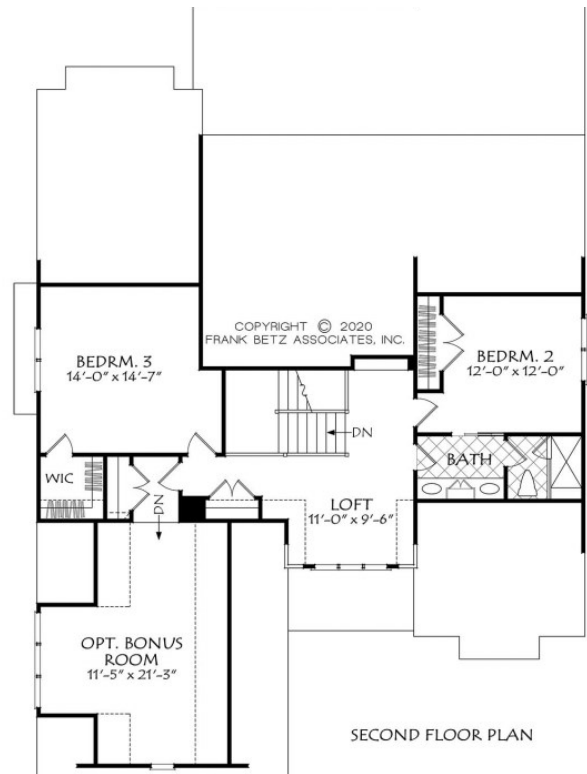

Madison Park

Main Level 1941 sq. ft.
Second Level 770 sq. ft.
Total Sq. ft. 2711 sq. ft.

4 Bedrooms 3.5 Baths